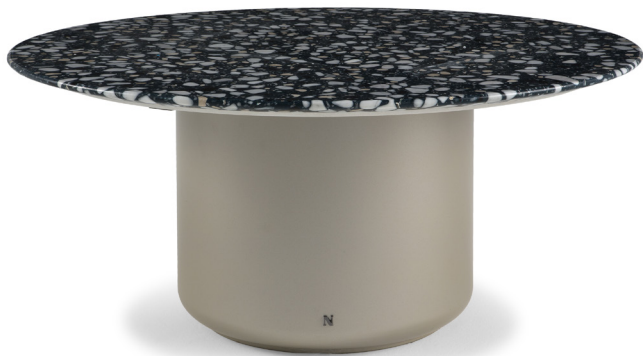

■ T845001XNA

■ T845005XNA

■ T845003XNA

■ T845004XNA

■ T845006XNA magazine rack + 3201 pouf vers. 643 (draft image)

SCHEMATICS

ELLIPTIC FIXED

110cm x 220cm H 75cm
43,31" x 86,61" H 29,53"

MULTIFORM CENTRAL

67cm x 53cm H 41cm
26,38" x 20,87" H 16,14"

ROUND FIXED

138cm x 138cm H 75cm
54,33" x 54,33" H 29,53"

Round Central

100cm x 100cm H 44cm
39,37" x 39,37" H 17,32"

FINISHINGS

Frame finishing

GOLD

Top finishing

GOLD

Stardust

Gold & Glass