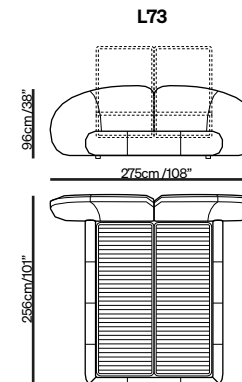

## Double bed with electric slatted base

Split mesh size:  
160x200 / 63\" x 79\"

Split mesh size:  
180x200 / 71\" x 79\"

Split mesh size:  
152x203 / 60\" x 80\"

Split mesh size:  
193x203 / 76\" x 80\"

## Double bed with tilt and lift mechanism

Split mesh size:  
160x200 / 63\" x 79\"

Split mesh size:  
180x200 / 71\" x 79\"

Split mesh size:  
152x203 / 60\" x 80\"

Split mesh size:  
193x203 / 76\" x 80\"