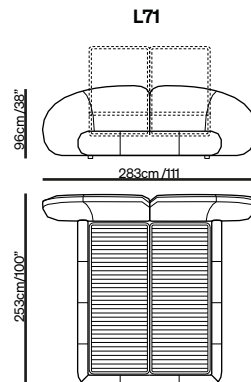

## Double bed with electric slatted base

Split mesh size:  
160x200 / 63\" x 79\"

Split mesh size:  
180x200 / 71\" x 79\"

Split mesh size:  
152x203 / 60\" x 80\"

Split mesh size:  
193x203 / 76\" x 80\"

## Double bed with tilt and lift mechanism

Split mesh size:  
160x200 / 63\" x 79\"

Split mesh size:  
180x200 / 71\" x 79\"

Split mesh size:  
152x203 / 60\" x 80\"

Split mesh size:  
193x203 / 76\" x 80\"