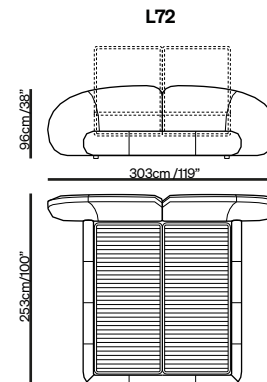

## Double bed with electric slatted base

Split mesh size:  
160x200 / 63\" x 79\"

Split mesh size:  
180x200 / 71\" x 79\"

Split mesh size:  
152x203 / 60\" x 80\"

Split mesh size:  
193x203 / 76\" x 80\"

## Double bed with tilt and lift mechanism

Split mesh size:  
160x200 / 63\" x 79\"

Split mesh size:  
180x200 / 71\" x 79\"

Split mesh size:  
152x203 / 60\" x 80\"

Split mesh size:  
193x203 / 76\" x 80\"