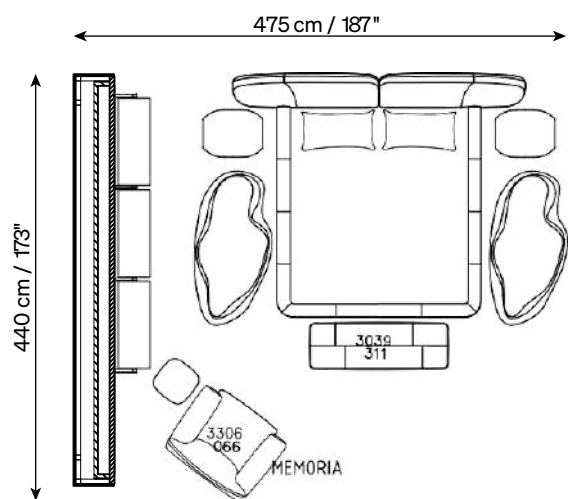

Layout Examples

It is also possible to express the versatility of the project through different layouts, suggesting the creation of various room sets to show the optimization of spaces in any living area.

DIM: 21SQM / 226 SQFT