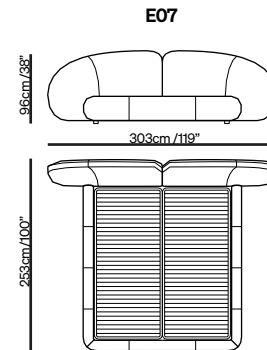

## Double bed with electric slatted base

Split mesh size:  
160x200 / 63\" x 79\"

Split mesh size:  
180x200 / 71\" x 79\"

Split mesh size:  
152x203 / 60\" x 80\"

Split mesh size:  
193x203 / 76\" x 80\"

## Double bed with tilt and lift mechanism

Split mesh size:  
160x200 / 63\" x 79\"

Split mesh size:  
180x200 / 71\" x 79\"

Split mesh size:  
152x203 / 60\" x 80\"

Split mesh size:  
193x203 / 76\" x 80\"