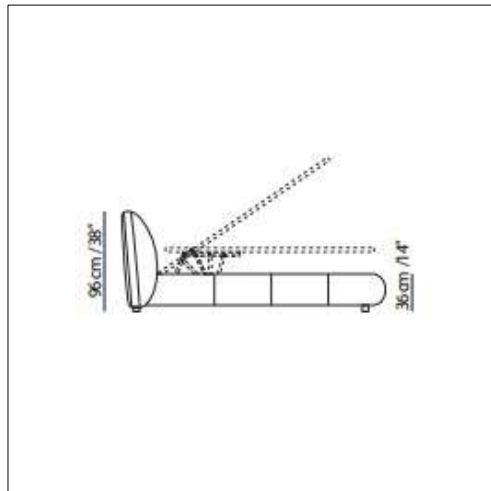

The lift-up system offers two positions, 45 degrees and horizontal, to facilitate bed-making.