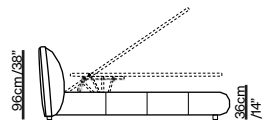

## Double bed with electric slatted base

Split mesh size:  
160x200 / 63\" x 79\"

Split mesh size:  
180x200 / 71\" x 79\"

Split mesh size:  
152x203 / 60\" x 80\"

Split mesh size:  
193x203 / 76\" x 80\"

## Double bed with tilt and lift mechanism

Split mesh size:  
160x200 / 63\" x 79\"

Split mesh size:  
180x200 / 71\" x 79\"

Split mesh size:  
152x203 / 60\" x 80\"

Split mesh size:  
193x203 / 76\" x 80\"