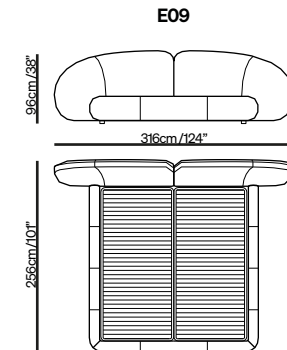

## Double bed with electric slatted base

Split mesh size:  
160x200 / 63\" x 79\"

Split mesh size:  
180x200 / 71\" x 79\"

Split mesh size:  
152x203 / 60\" x 80\"

Split mesh size:  
193x203 / 76\" x 80\"

## Double bed with tilt and lift mechanism

Split mesh size:  
160x200 / 63\" x 79\"

Split mesh size:  
180x200 / 71\" x 79\"

Split mesh size:  
152x203 / 60\" x 80\"

Split mesh size:  
193x203 / 76\" x 80\"