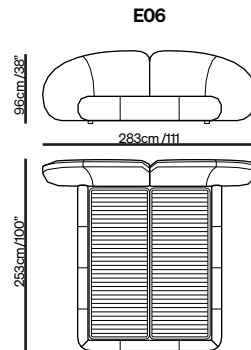

## Double bed with electric slatted base

Split mesh size:  
160x200 / 63\" x 79\"

Split mesh size:  
180x200 / 71\" x 79\"

Split mesh size:  
152x203 / 60\" x 80\"

Split mesh size:  
193x203 / 76\" x 80\"

## Double bed with tilt and lift mechanism

Split mesh size:  
160x200 / 63\" x 79\"

Split mesh size:  
180x200 / 71\" x 79\"

Split mesh size:  
152x203 / 60\" x 80\"

Split mesh size:  
193x203 / 76\" x 80\"