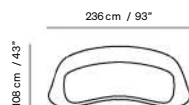

Sofa: Splash 3269