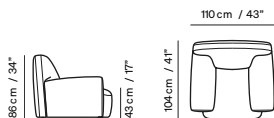

Armchair: Memoria & Pillow 1800
Vers. 385+124