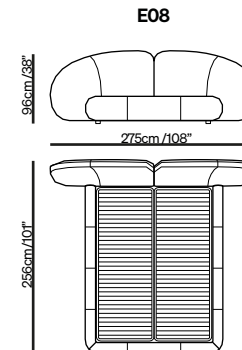

## Double bed with electric slatted base

Split mesh size:  
160x200 / 63\" x 79\"

Split mesh size:  
180x200 / 71\" x 79\"

Split mesh size:  
152x203 / 60\" x 80\"

Split mesh size:  
193x203 / 76\" x 80\"

## Double bed with tilt and lift mechanism

Split mesh size:  
160x200 / 63\" x 79\"

Split mesh size:  
180x200 / 71\" x 79\"

Split mesh size:  
152x203 / 60\" x 80\"

Split mesh size:  
193x203 / 76\" x 80\"