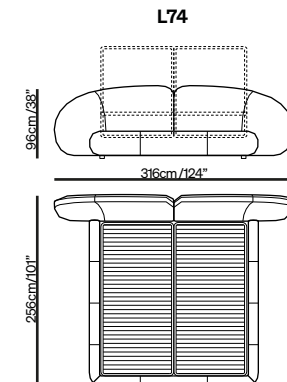

## Double bed with electric slatted base

Split mesh size:  
160x200 / 63\" x 79\"

Split mesh size:  
180x200 / 71\" x 79\"

Split mesh size:  
152x203 / 60\" x 80\"

Split mesh size:  
193x203 / 76\" x 80\"

## Double bed with tilt and lift mechanism

Split mesh size:  
160x200 / 63\" x 79\"

Split mesh size:  
180x200 / 71\" x 79\"

Split mesh size:  
152x203 / 60\" x 80\"

Split mesh size:  
193x203 / 76\" x 80\"