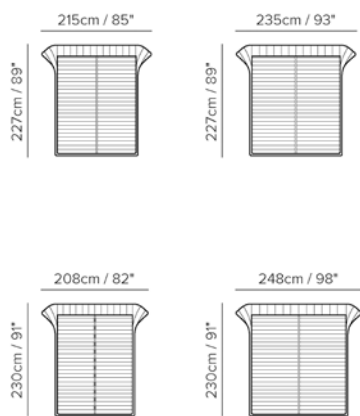

Here are some suggested arrangements.